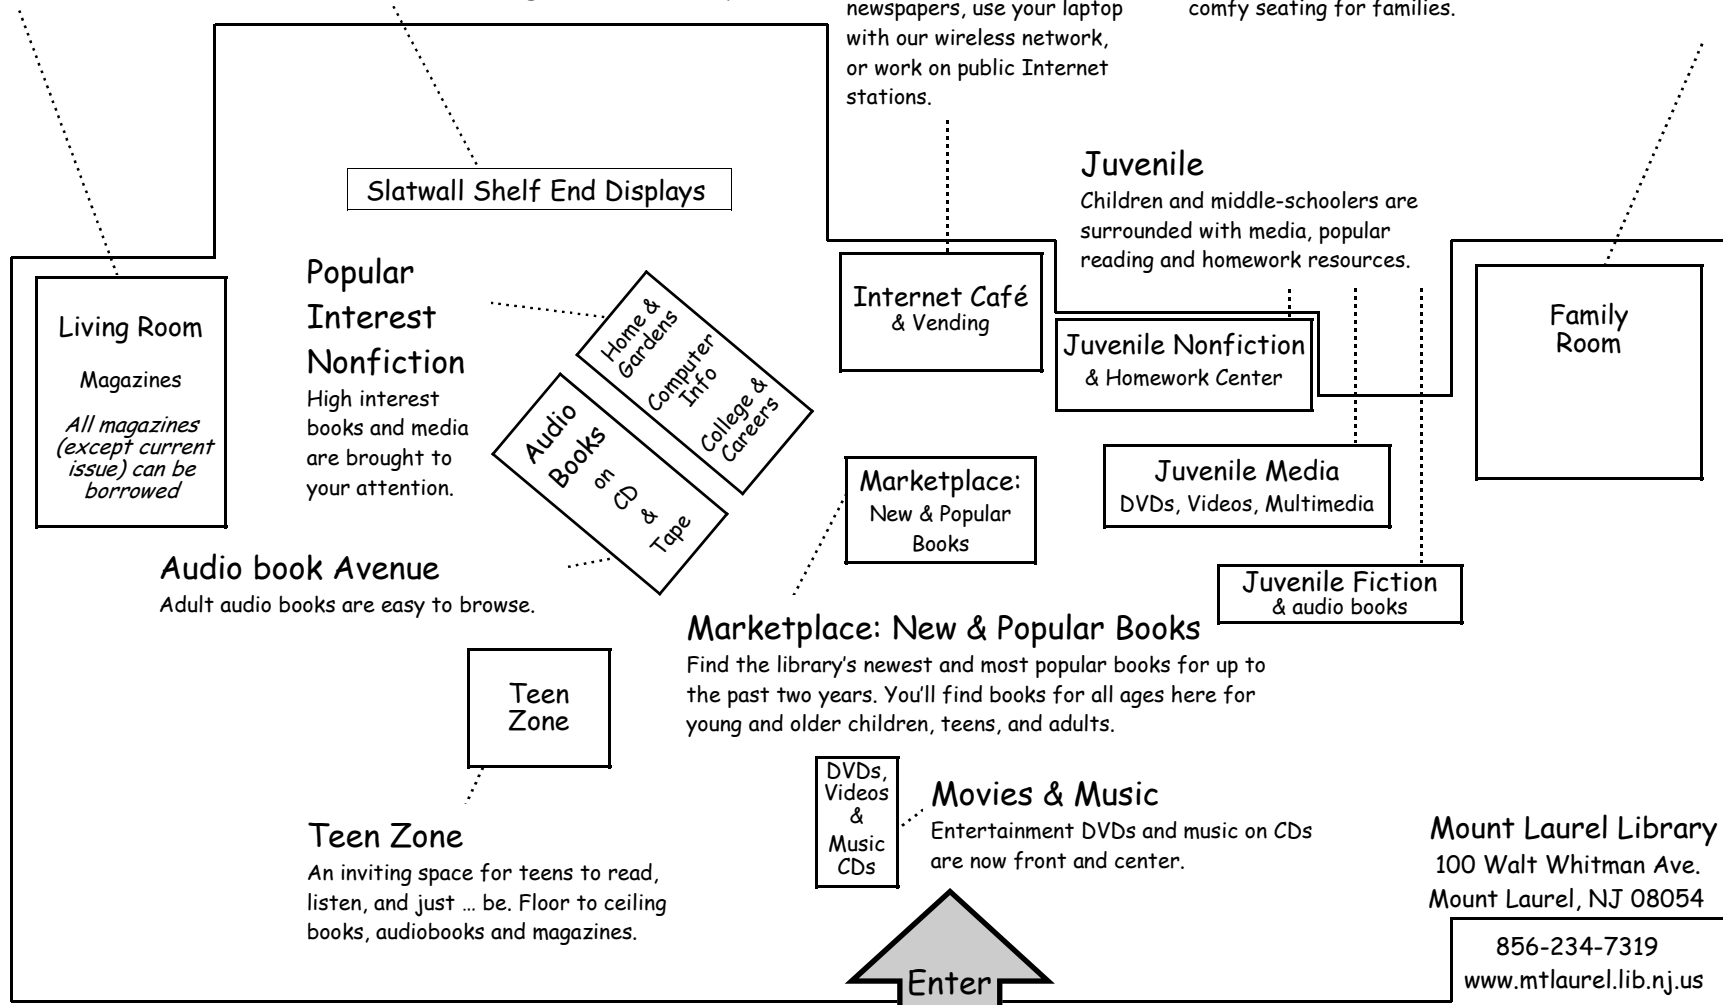

What's New @ the Mount Laurel Library ?

In June 2003, Mount Laurel Library was selected to be the statewide demonstration site for visual merchandising techniques in a library.

Completed in Spring 2004, this joint project was funded by the New Jersey State Library, South Jersey Regional Library Cooperative and Mount Laurel Library. Local project dollars were matched by two dollars from other sources.

Living Room

A quiet place to read magazines in a comfortable setting.

Slatwall Displays

Library materials are displayed on slatwall — throughout the library.

Internet Café

Buy drinks and snacks from vending machines, read newspapers, use your laptop with our wireless network, or work on public Internet stations.

Family Room

A celebration of the young reader, this colorful kid friendly space is as inviting as a young child's room. Lots of open space and comfy seating for families.

Mount Laurel Library
100 Walt Whitman Ave.
Mount Laurel, NJ 08054